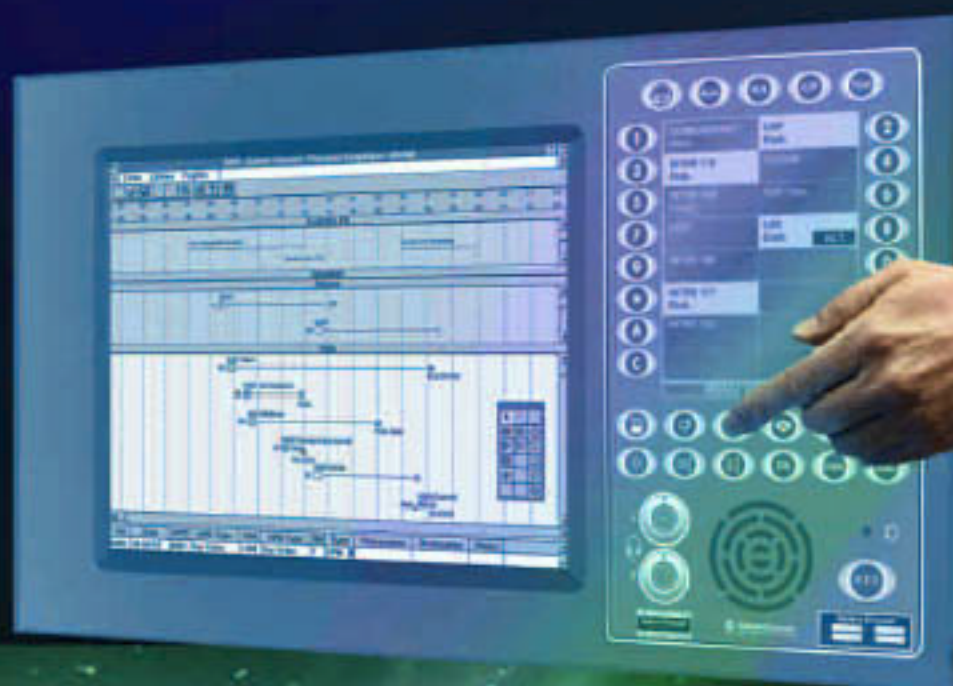

TOMA

MULTIMEDIA OPERATOR
TERMINALS

**Thales Safare is well know for its Man Machine Interfaces (MMI).
Some of its voice terminals are currently deployed on U.S Navy and on
French Navy and other country ships.**

With this long experience, Thales Safare has developed a new family of operator terminals for voice, data, video and multimedia communications.

All our terminals can be connected to our communication systems, for navy ships or air/land bases, but also to most existing systems through different interfaces (analogue, ISDN, Ethernet, ...).

Furthermore, a low cost and easy installation offers to this system the **best value for money**.

Operational functions

All these new terminals are multifunction and assure all communication needs :

TOMA	S0	S2	Multimedia
• Voice :			
. radio access,	x	x	x
• Intercom :			
. point-to-point	x	x	x
. conference	x	x	x
. broadcast	x	x	x
. group call	x	x	x
. telephone	x	x	x
• Data :			
. message handling system			x
. radio remote control		x	x
• PC applications			x
• Video :			
. CCTV			x
. video conference			x